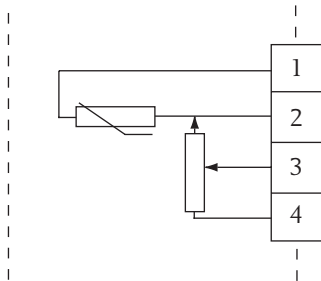

TG-R430

Room sensor with setpoint adjustment

For measuring room temperature. For use with the Aqualine-, Pulser-, TM- and TTC-series.

The scale can be locked with the screw under the cover. TG-R430 can also be used for setpoint adjustment only. Other temperature ranges available on request.

Models

Range	Article number
0...30°C	TG-R430

Technical data

Protection class IP30

Wiring and dimensions

Measurements in mm.

Head Office Sweden
Phone: +46 31 720 02 00
Web: www.regin.se
Mail: info@regin.se

Sales Offices
France: +33 1 41 71 00 34
Germany: +49 30 77 99 40
Spain: +34 91 473 27 65
Hong Kong: +852 24 07 02 81
Singapore: +65 67 47 82 33