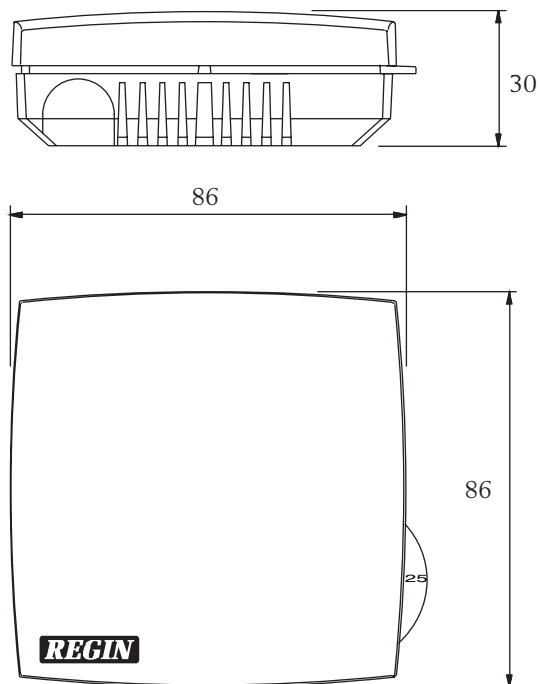

TG-R430

Room sensor with setpoint adjustment

For measuring room temperature. For use with the Aqualine-, Pulser-, TM- and TTC-series.

The scale can be locked with the screw under the cover. TG-R430 can also be used for setpoint adjustment only. Other temperature ranges available on request.

Models

Range	Article number
0...30°C	TG-R430

Technical data

Protection class IP30

Wiring and dimensions

Measurements in mm.

Head Office Sweden
Phone: +46 31 720 02 00
Web: www.regin.se
Mail: info@regin.se

Sales Offices
France: +33 1 41 71 00 34
Germany: +49 30 77 99 40
Spain: +34 91 473 27 65
Hong Kong: +852 24 07 02 81
Singapore: +65 67 47 82 33